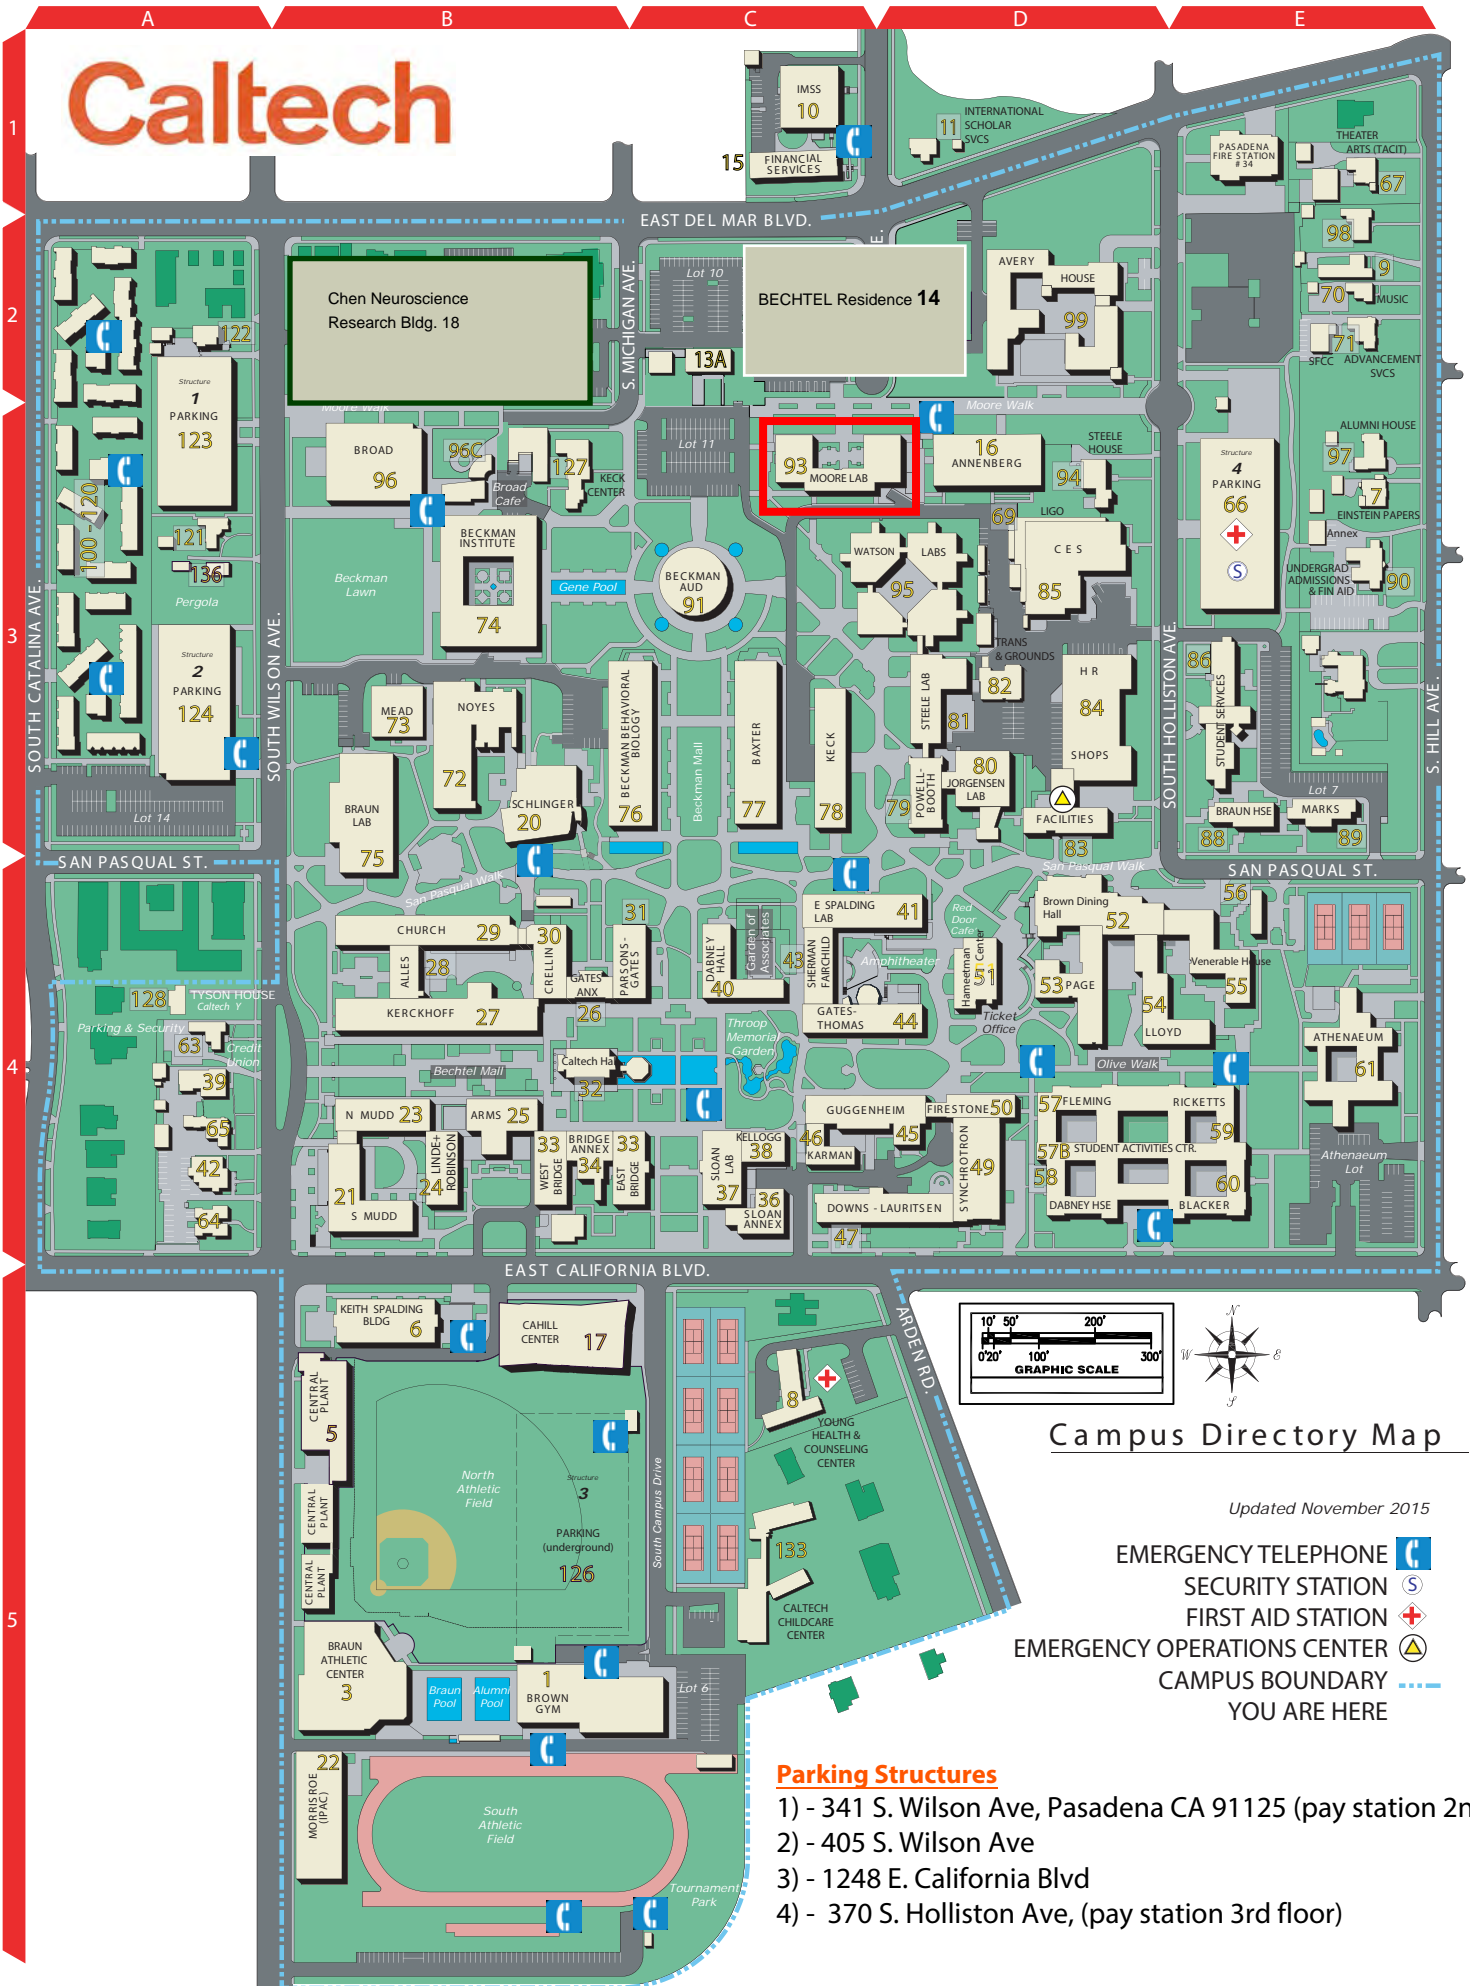

Caltech

Campus Directory Map

Updated November 2015

- EMERGENCY TELEPHONE 
- SECURITY STATION 
- FIRST AID STATION 
- EMERGENCY OPERATIONS CENTER 
- CAMPUS BOUNDARY 
- YOU ARE HERE 

Parking Structures

- 1) - 341 S. Wilson Ave, Pasadena CA 91125 (pay station 2nd floor)
- 2) - 405 S. Wilson Ave
- 3) - 1248 E. California Blvd
- 4) - 370 S. Holliston Ave, (pay station 3rd floor)