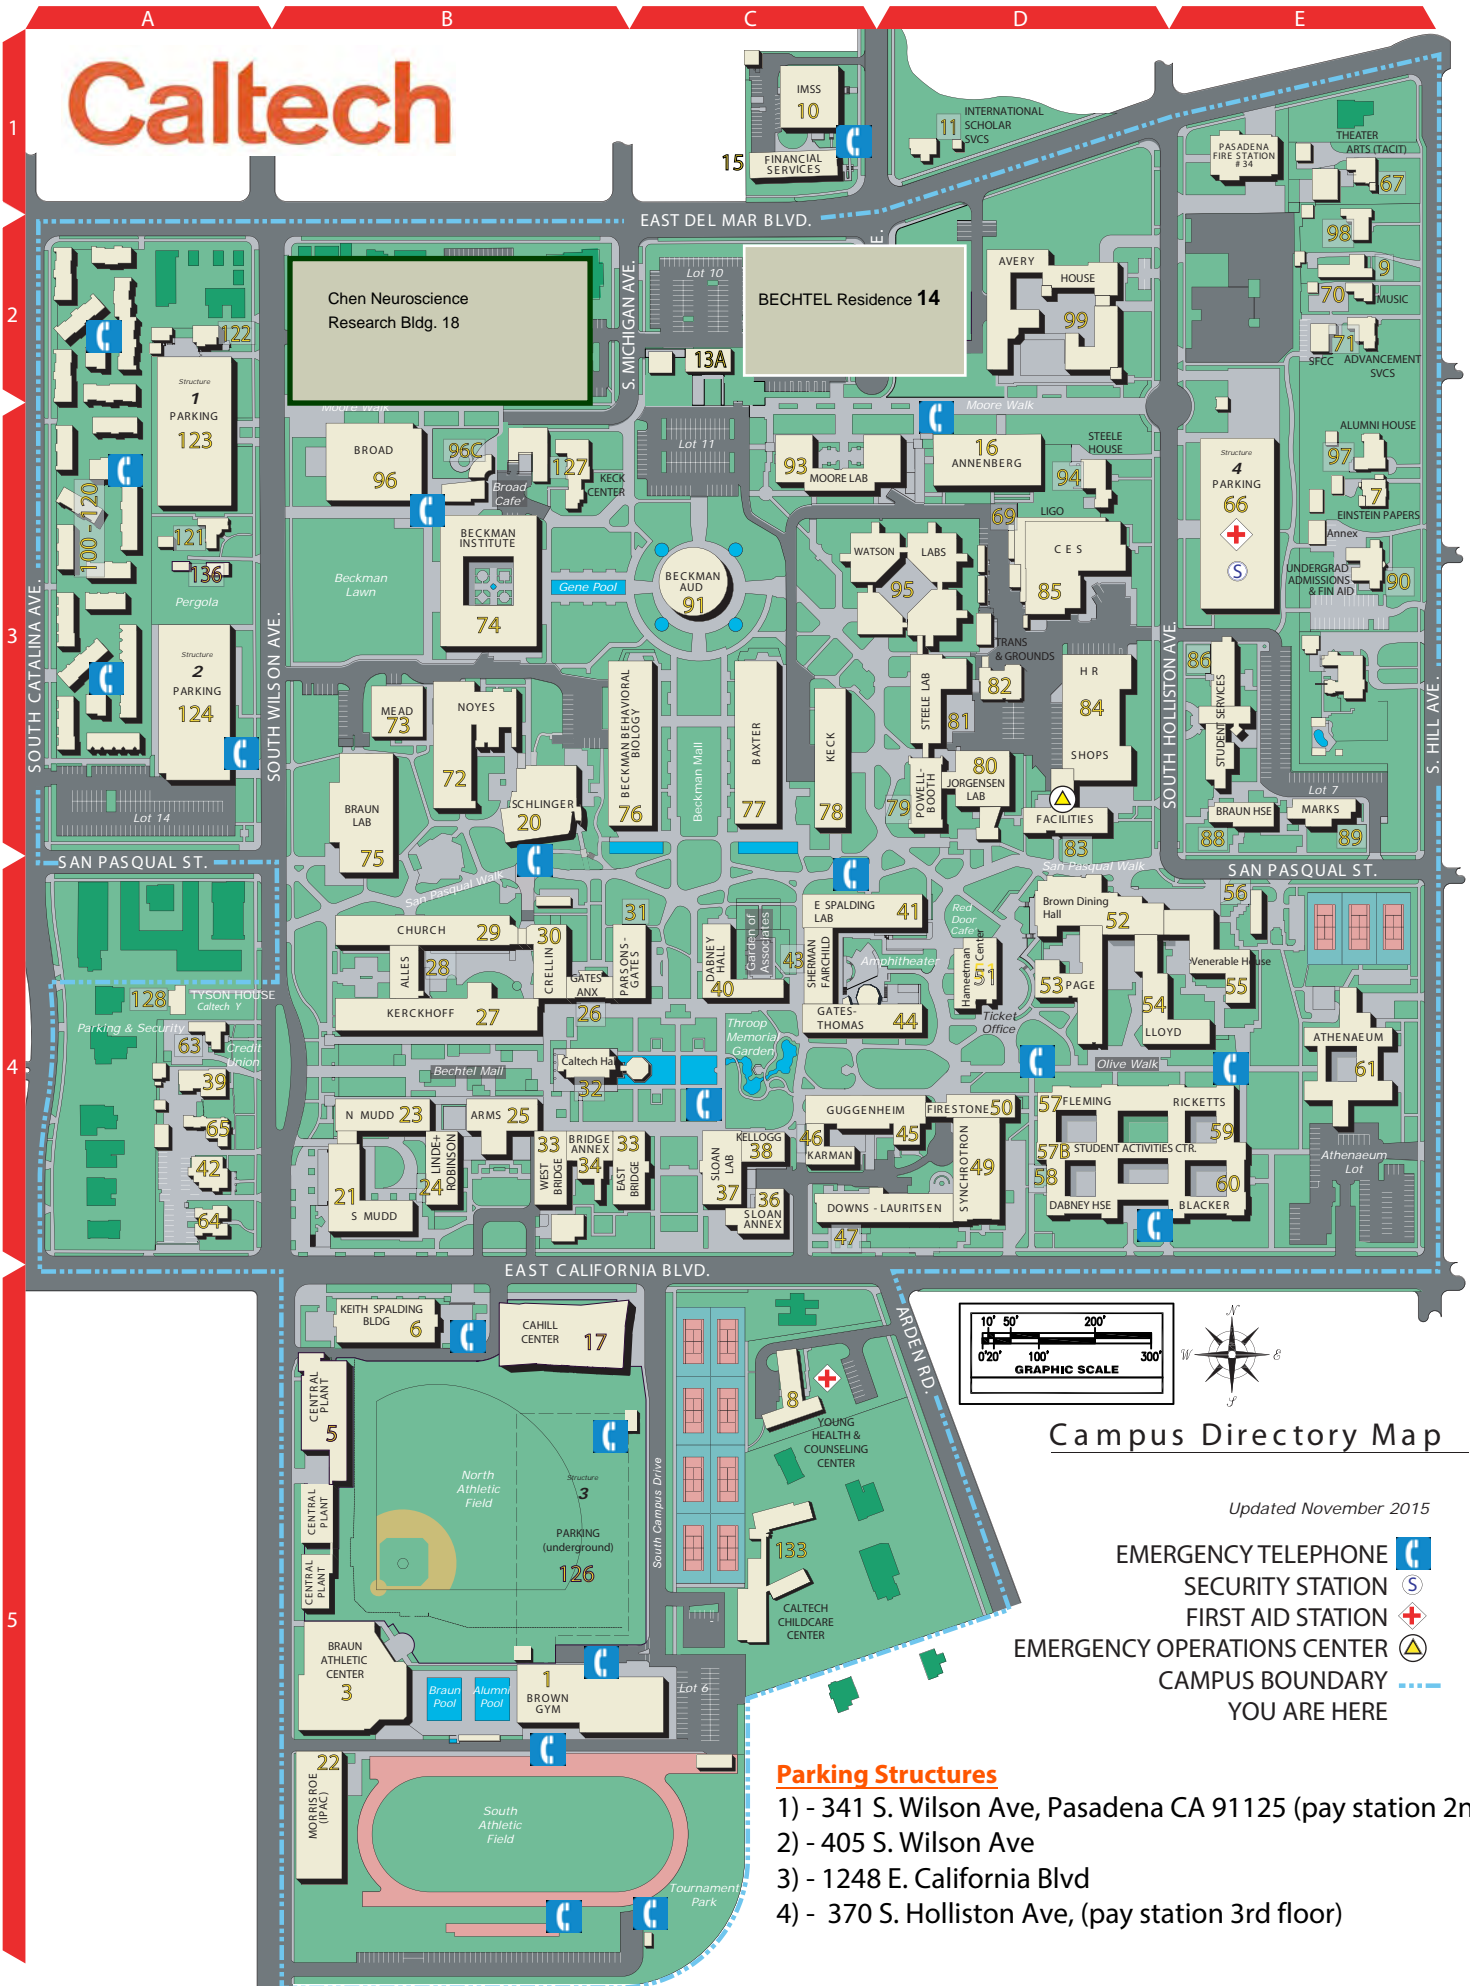

## Campus Directory Map

Updated November 2015

- EMERGENCY TELEPHONE
- SECURITY STATION
- FIRST AID STATION
- EMERGENCY OPERATIONS CENTER
- CAMPUS BOUNDARY
- YOU ARE HERE

### Parking Structures

- 1) - 341 S. Wilson Ave, Pasadena CA 91125 (pay station 2nd floor)
- 2) - 405 S. Wilson Ave
- 3) - 1248 E. California Blvd
- 4) - 370 S. Holliston Ave, (pay station 3rd floor)